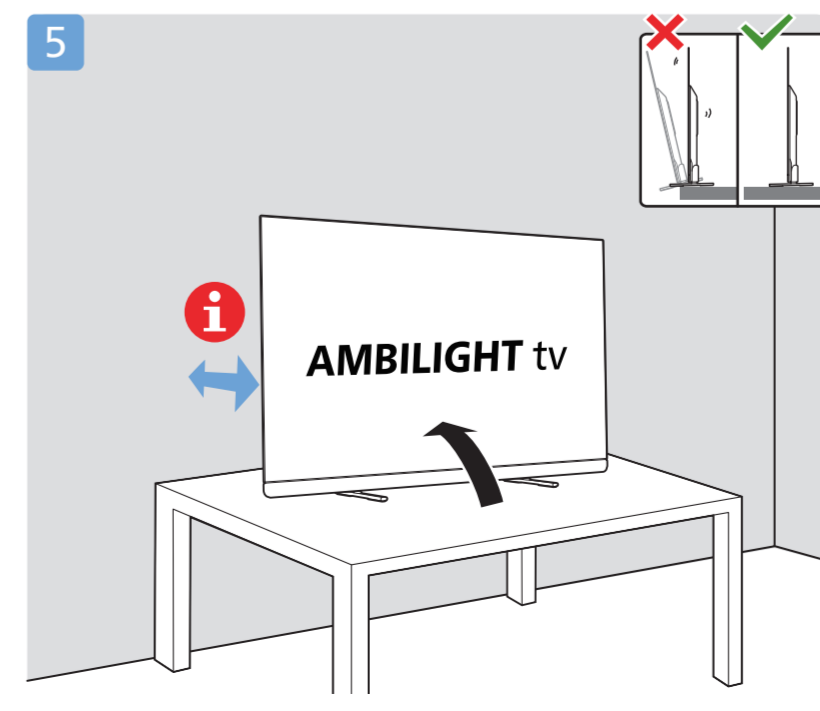

Sound by
Bowers & Wilkins

2 Wall Mount dimensions (x, y)
Dimensioni del montaggio a parete (x, y)

- 55" 300x300mm M6 (L: 10mm~15mm) 139 cm
- 65" 300x300mm M6 (L: 10mm~15mm) 164 cm
- 77" 400x300mm M6 (L: 10mm~22mm) 194 cm