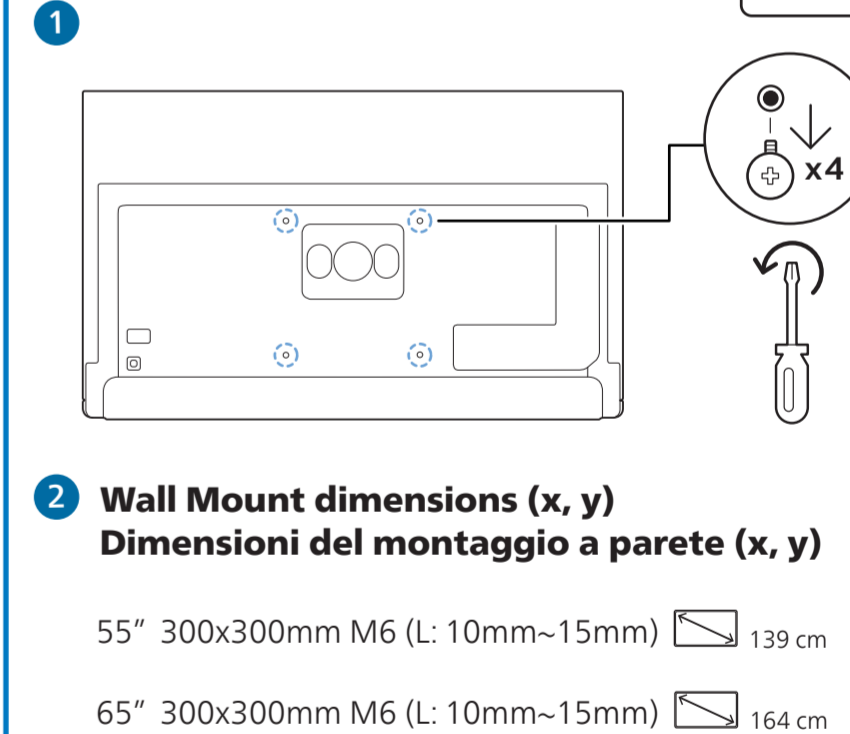

Sound by
Bowers & Wilkins

2 Wall Mount dimensions (x, y)
Dimensioni del montaggio a parete (x, y)

- 55" 300x300mm M6 (L: 10mm~15mm) 139 cm
- 65" 300x300mm M6 (L: 10mm~15mm) 164 cm
- 77" 400x300mm M6 (L: 10mm~22mm) 194 cm