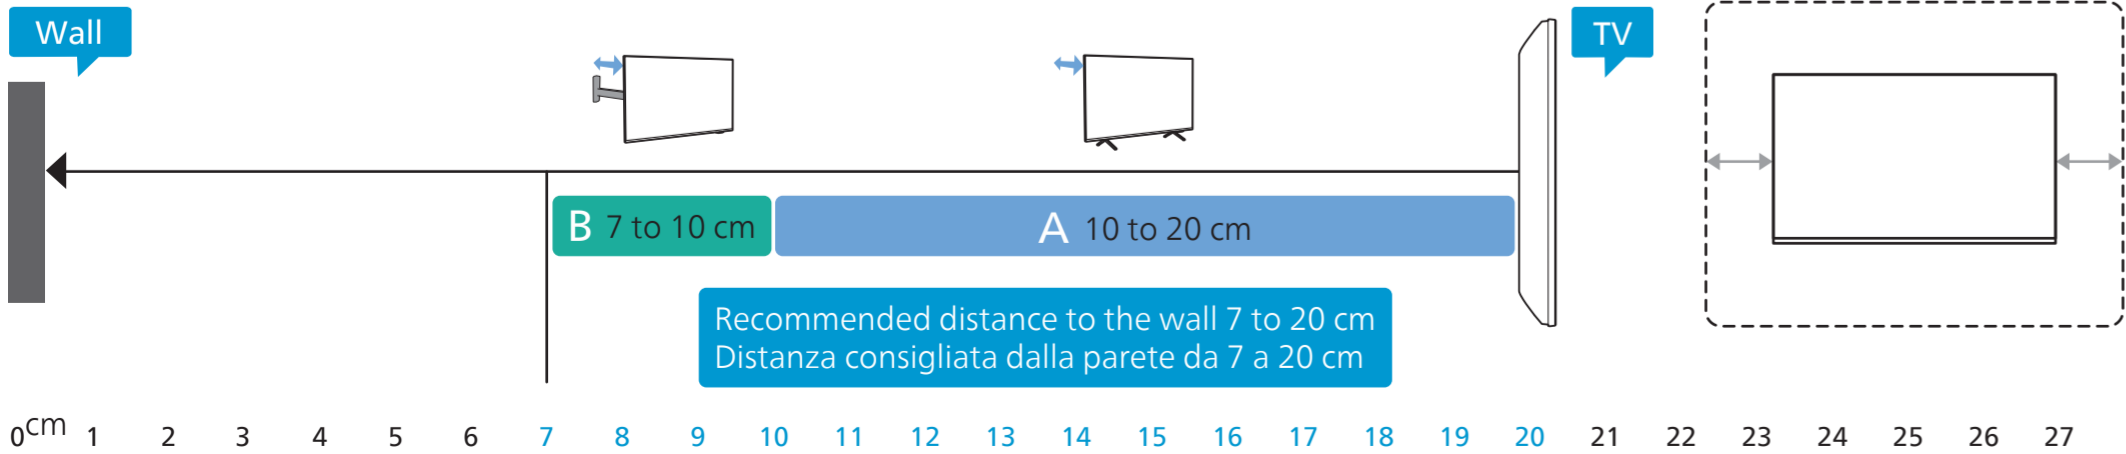

AMBILIGHT tv