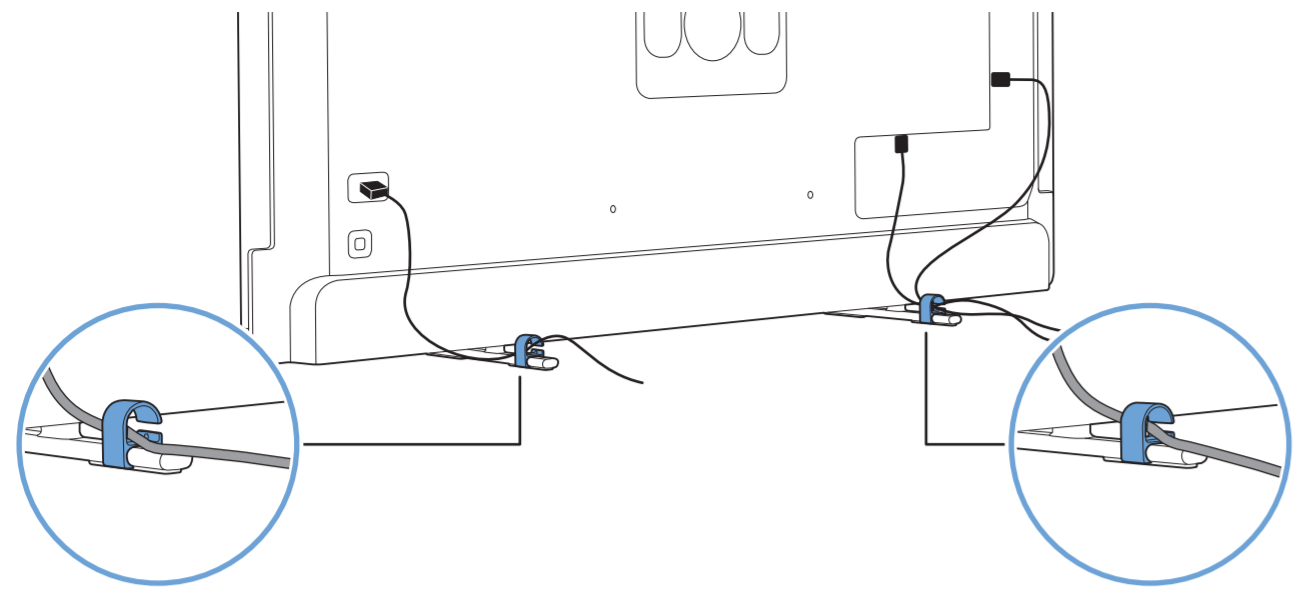

AMBILIGHT tv

Svenska Läs säkerhetsinstruktionerna.
ไทย โปรดอ่านคำแนะนำด้านความปลอดภัย
Türkçe Güvenlik talimatlarını okuyun.
Українська Читайте інструкції з техніки безпеки.
العربية قراءة تعليمات السلامة.
עברית קרא את הוראות הבטיחות

FSC Logo H:12mm