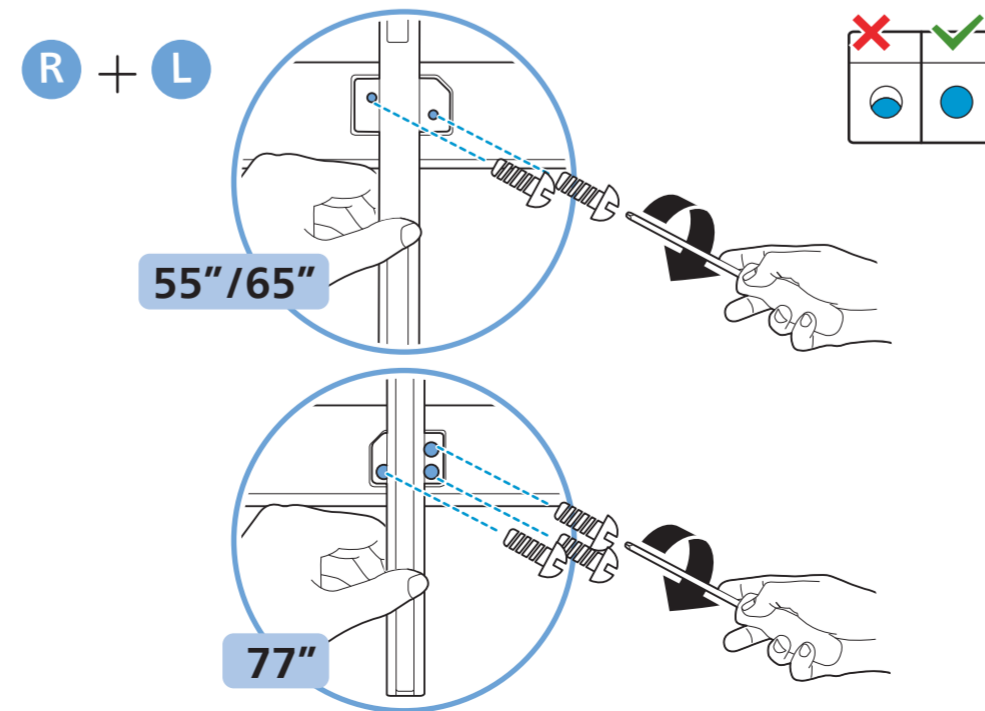

Sound by
Bowers & Wilkins

2 Wall Mount dimensions (x, y)
Dimensioni del montaggio a parete (x, y)

- 55" 300x300mm M6 (L: 10mm~15mm) 139 cm
- 65" 300x300mm M6 (L: 10mm~15mm) 164 cm
- 77" 400x300mm M6 (L: 10mm~22mm) 194 cm