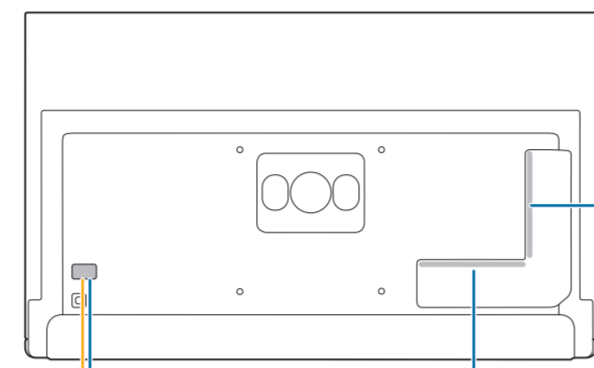

Svenska Läs säkerhetsinstruktionerna.
ไทย โปรดอ่านคำแนะนำด้านความปลอดภัย
Türkçe Güvenlik talimatlarını okuyun.
Українська Читайте інструкції з техніки безпеки.
العربية قراءة تعليمات السلامة.
עברית קרא את הוראות הבטיחות

FSC Logo H:12mm