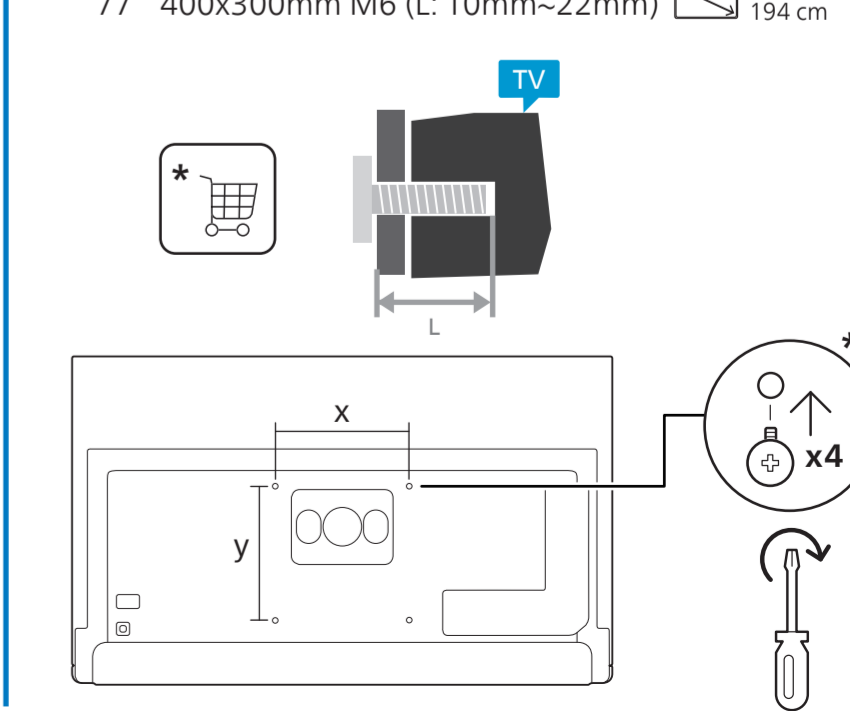

Sound by
Bowers & Wilkins

2 Wall Mount dimensions (x, y)
Dimensioni del montaggio a parete (x, y)

- 55" 300x300mm M6 (L: 10mm~15mm) 139 cm
- 65" 300x300mm M6 (L: 10mm~15mm) 164 cm
- 77" 400x300mm M6 (L: 10mm~22mm) 194 cm