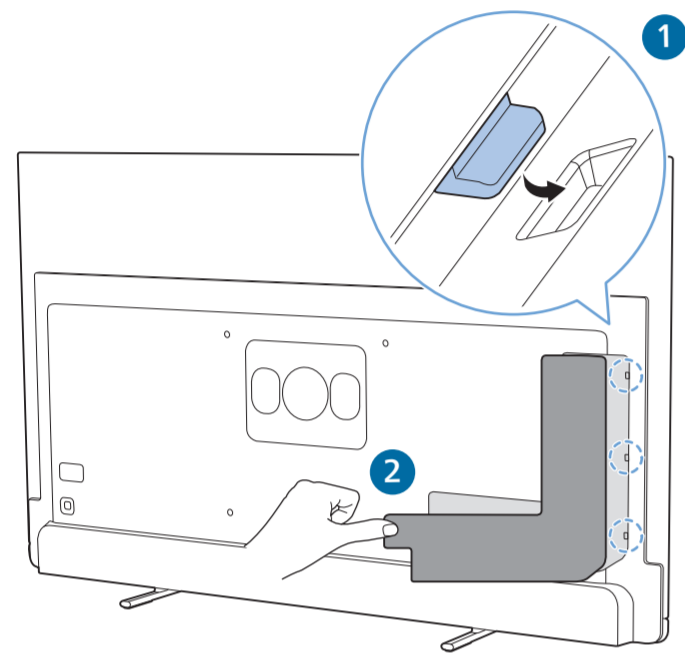

AMBILIGHT tv

Svenska Läs säkerhetsinstruktionerna.
ไทย โปรดอ่านคำแนะนำด้านความปลอดภัย
Türkçe Güvenlik talimatlarını okuyun.
Українська Читайте інструкції з техніки безпеки.
العربية قراءة تعليمات السلامة.
עברית קרא את הוראות הבטיחות

FSC Logo H:12mm