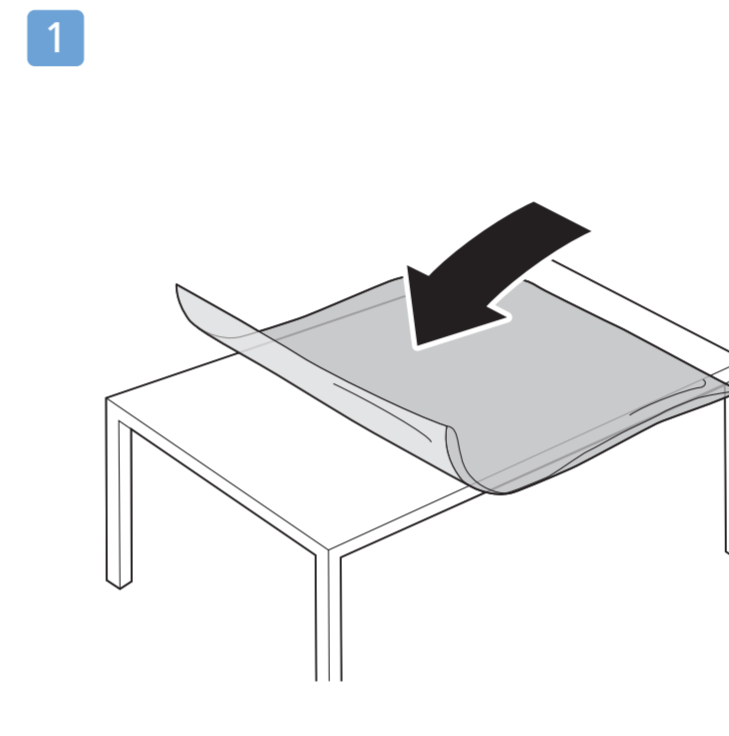

Sound by
Bowers & Wilkins

2 Wall Mount dimensions (x, y)
Dimensioni del montaggio a parete (x, y)

- 55" 300x300mm M6 (L: 10mm~15mm) 139 cm
- 65" 300x300mm M6 (L: 10mm~15mm) 164 cm
- 77" 400x300mm M6 (L: 10mm~22mm) 194 cm