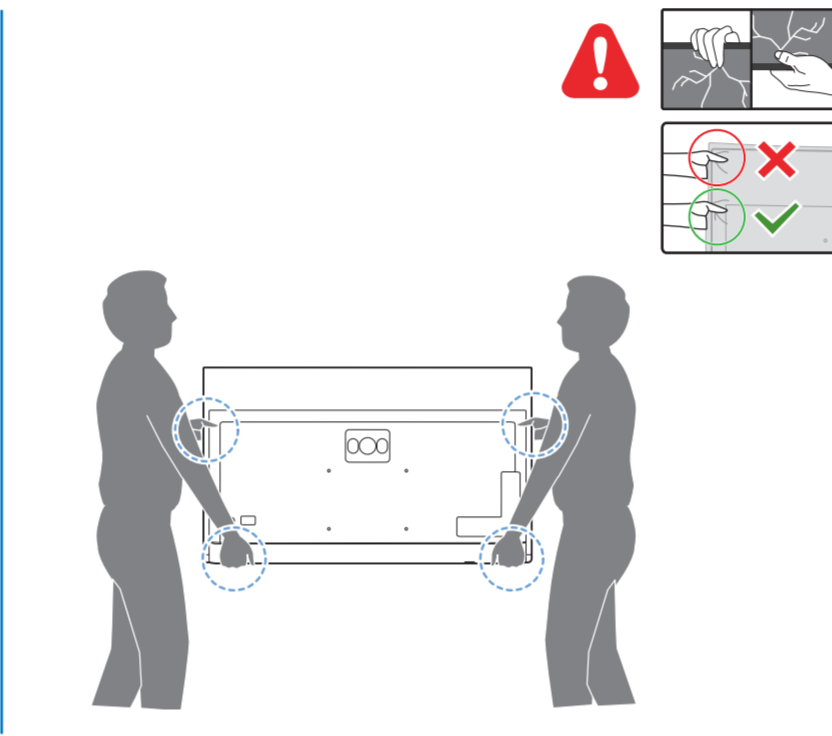

Sound by
Bowers & Wilkins

2 Wall Mount dimensions (x, y)
Dimensioni del montaggio a parete (x, y)

- 55" 300x300mm M6 (L: 10mm~15mm) 139 cm
- 65" 300x300mm M6 (L: 10mm~15mm) 164 cm
- 77" 400x300mm M6 (L: 10mm~22mm) 194 cm