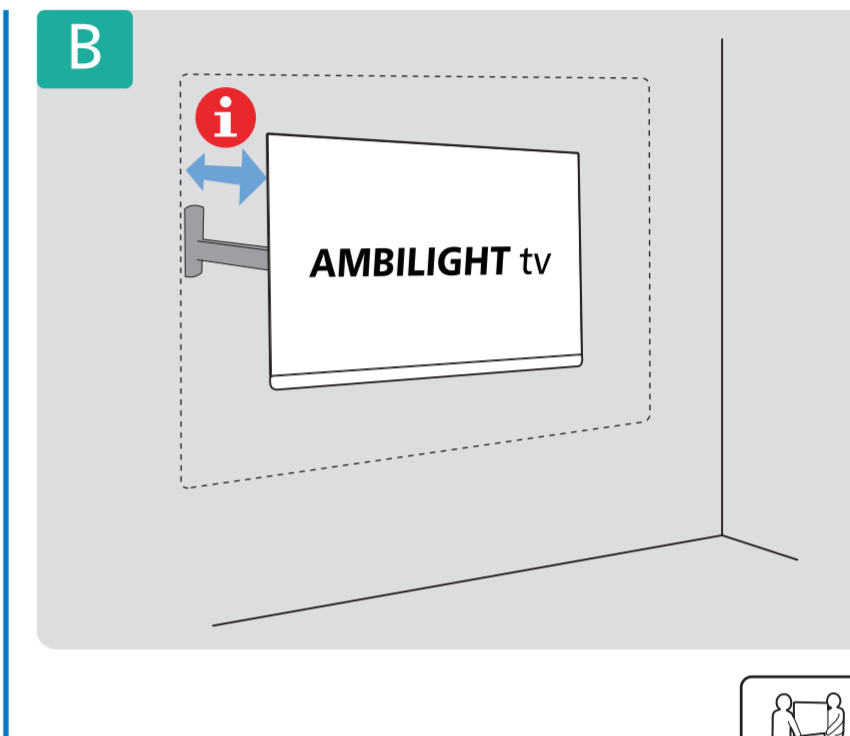

Sound by
Bowers & Wilkins

2 Wall Mount dimensions (x, y)
Dimensioni del montaggio a parete (x, y)

- 55" 300x300mm M6 (L: 10mm~15mm) 139 cm
- 65" 300x300mm M6 (L: 10mm~15mm) 164 cm
- 77" 400x300mm M6 (L: 10mm~22mm) 194 cm