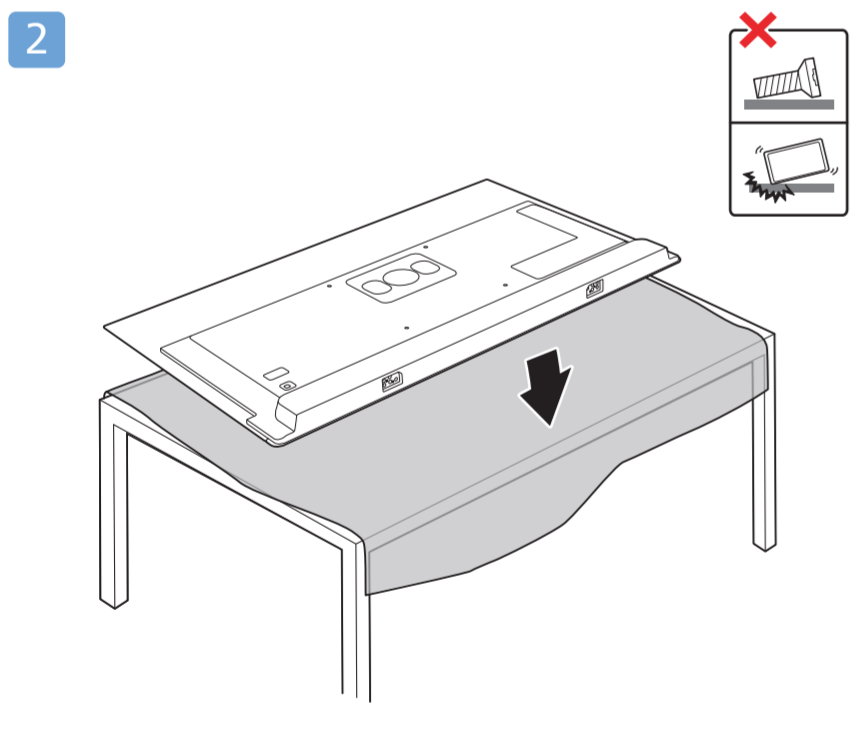

Sound by
Bowers & Wilkins

2 Wall Mount dimensions (x, y)
Dimensioni del montaggio a parete (x, y)

- 55" 300x300mm M6 (L: 10mm~15mm) 139 cm
- 65" 300x300mm M6 (L: 10mm~15mm) 164 cm
- 77" 400x300mm M6 (L: 10mm~22mm) 194 cm