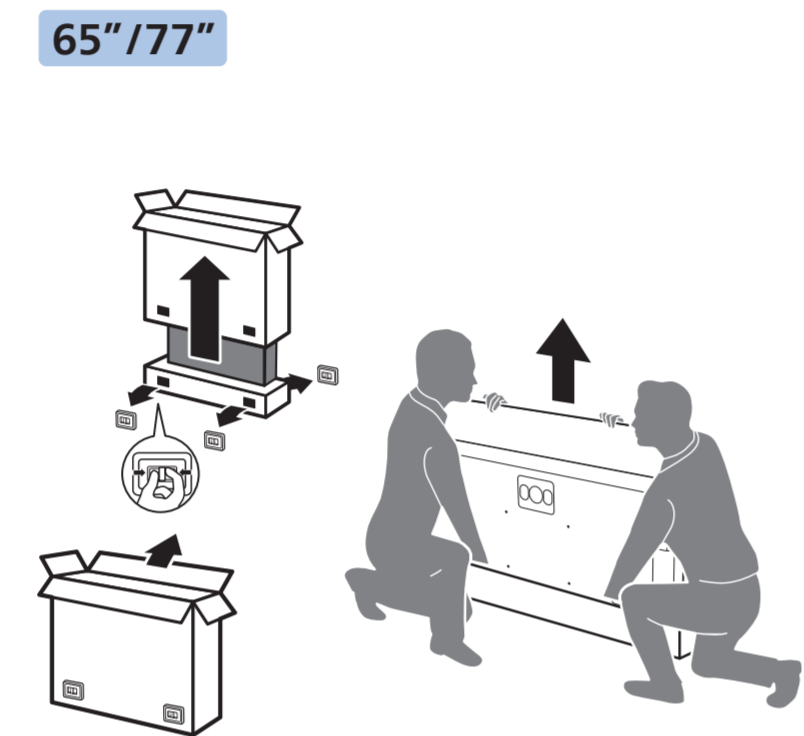

Sound by
Bowers & Wilkins

2 Wall Mount dimensions (x, y)
Dimensioni del montaggio a parete (x, y)

- 55" 300x300mm M6 (L: 10mm~15mm) 139 cm
- 65" 300x300mm M6 (L: 10mm~15mm) 164 cm
- 77" 400x300mm M6 (L: 10mm~22mm) 194 cm