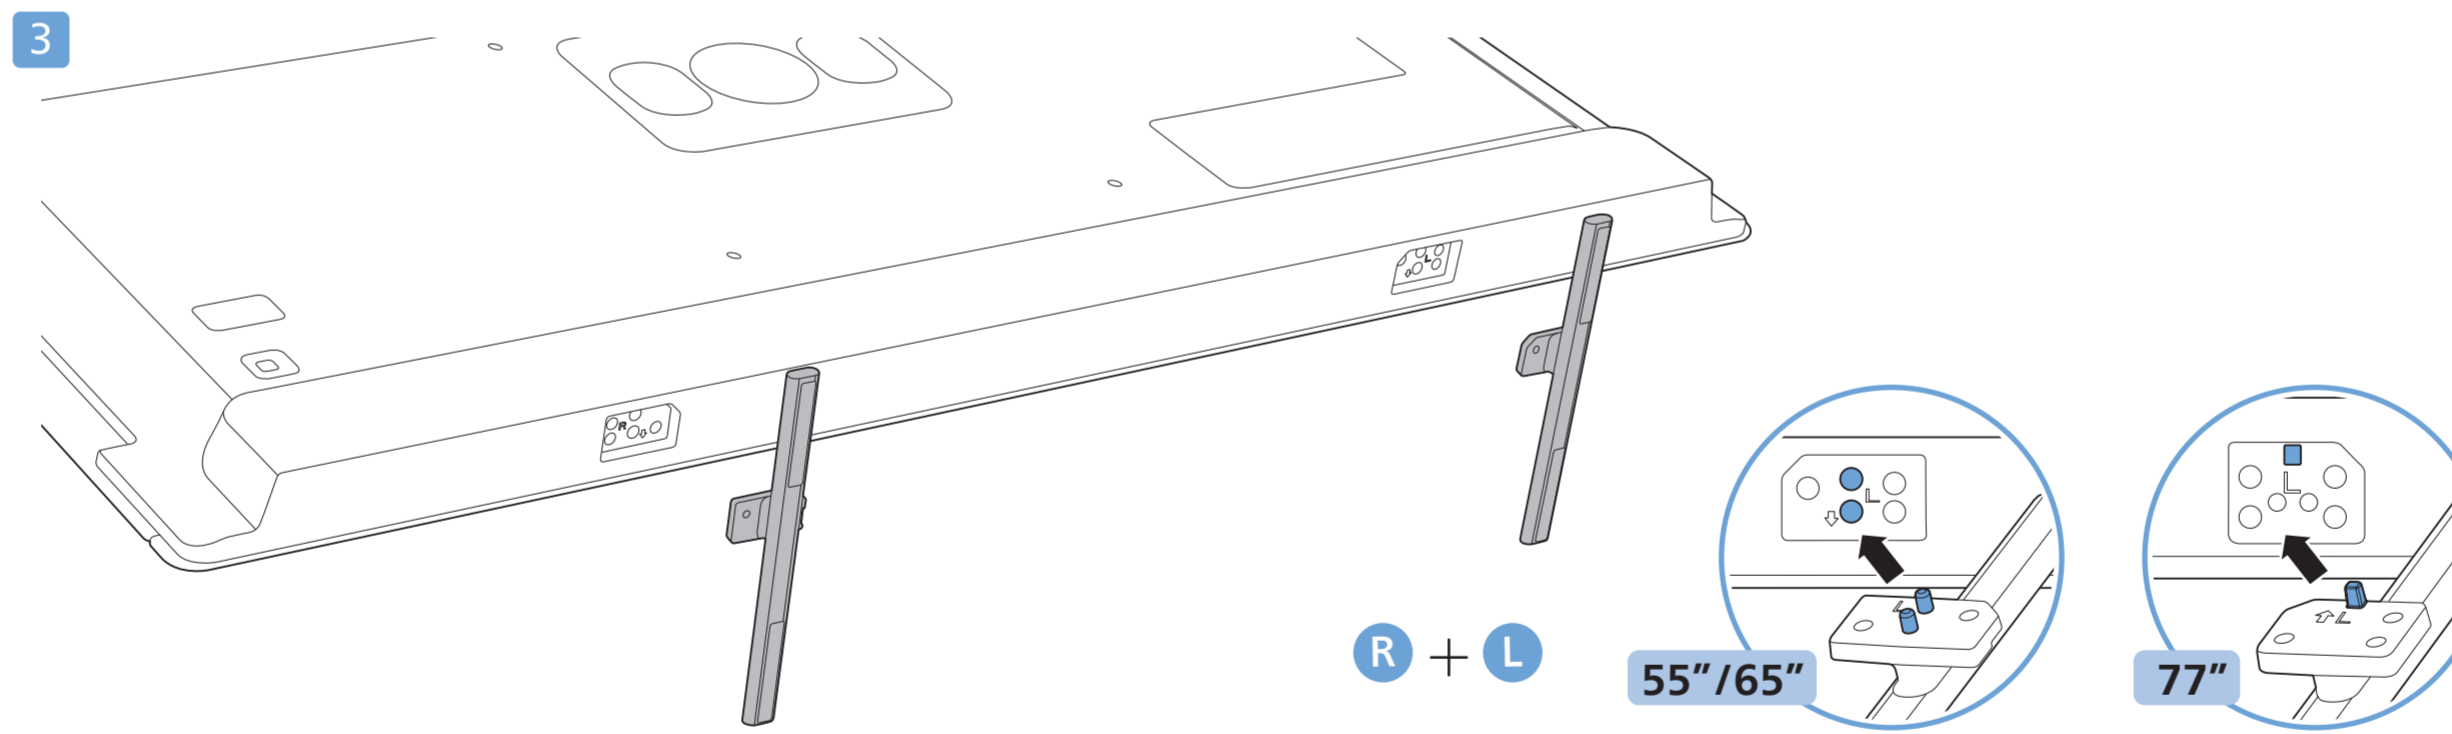

Sound by
Bowers & Wilkins

2 Wall Mount dimensions (x, y)
Dimensioni del montaggio a parete (x, y)

- 55" 300x300mm M6 (L: 10mm~15mm) 139 cm
- 65" 300x300mm M6 (L: 10mm~15mm) 164 cm
- 77" 400x300mm M6 (L: 10mm~22mm) 194 cm