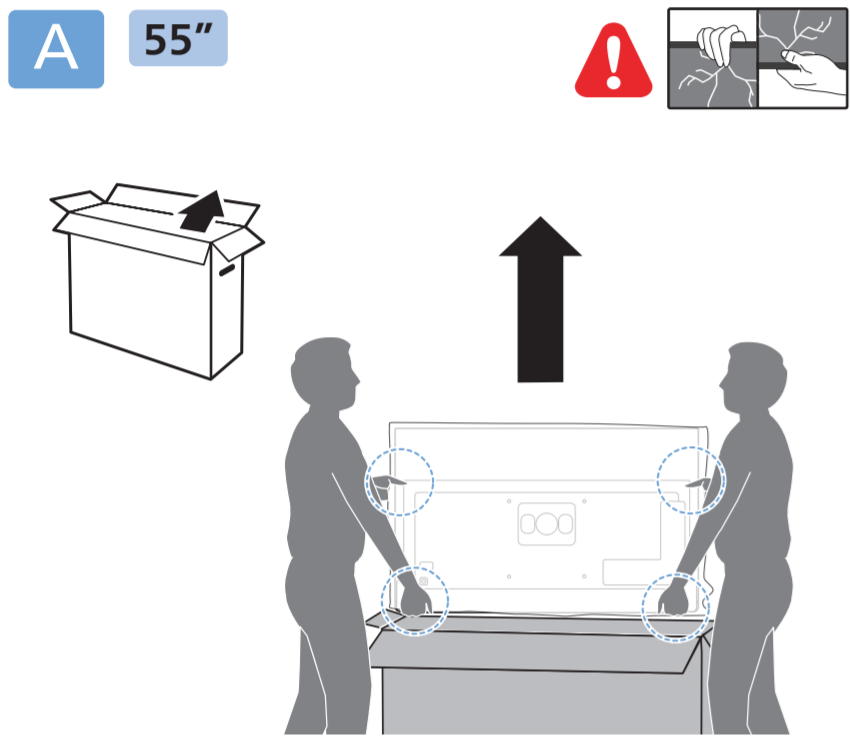

Sound by
Bowers & Wilkins

2 Wall Mount dimensions (x, y)
Dimensioni del montaggio a parete (x, y)

- 55" 300x300mm M6 (L: 10mm~15mm) 139 cm
- 65" 300x300mm M6 (L: 10mm~15mm) 164 cm
- 77" 400x300mm M6 (L: 10mm~22mm) 194 cm