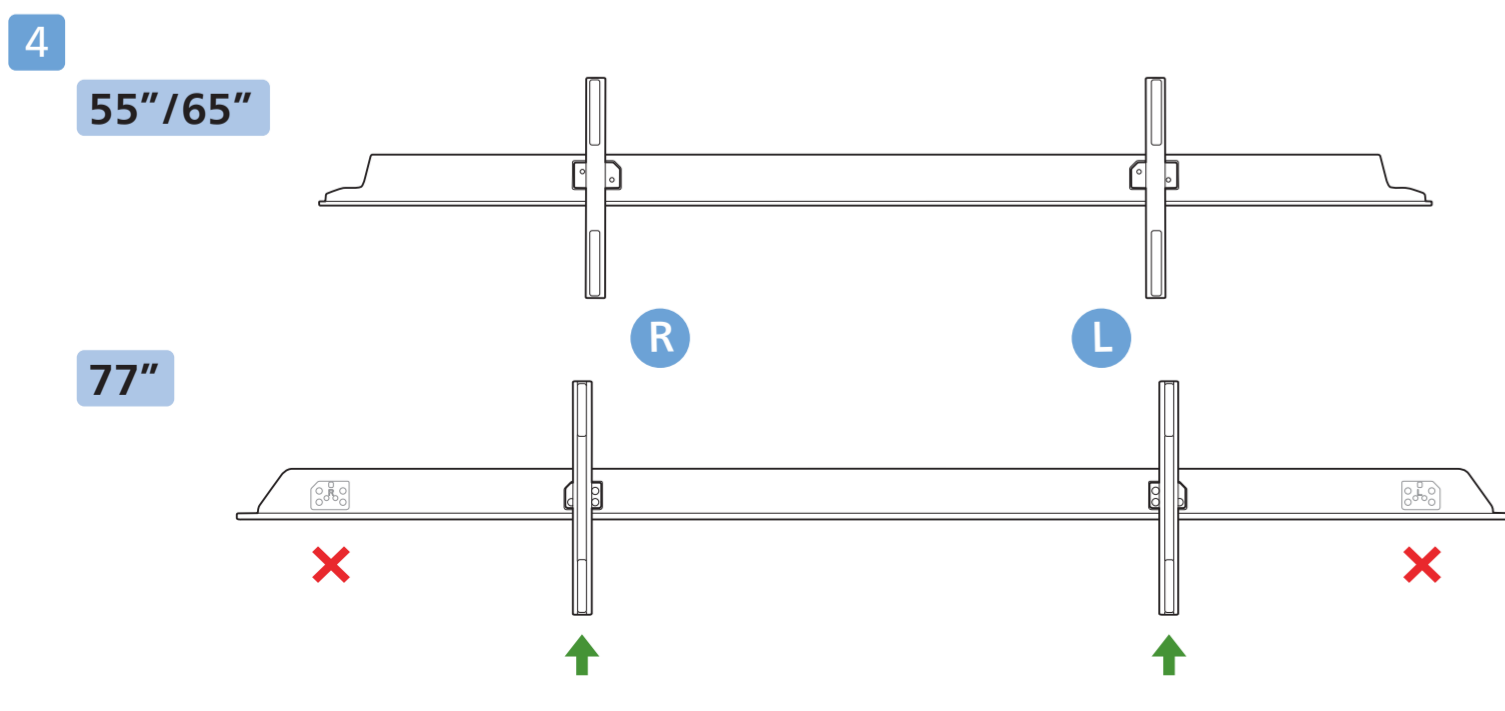

Sound by
Bowers & Wilkins

2 Wall Mount dimensions (x, y)
Dimensioni del montaggio a parete (x, y)

- 55" 300x300mm M6 (L: 10mm~15mm) 139 cm
- 65" 300x300mm M6 (L: 10mm~15mm) 164 cm
- 77" 400x300mm M6 (L: 10mm~22mm) 194 cm