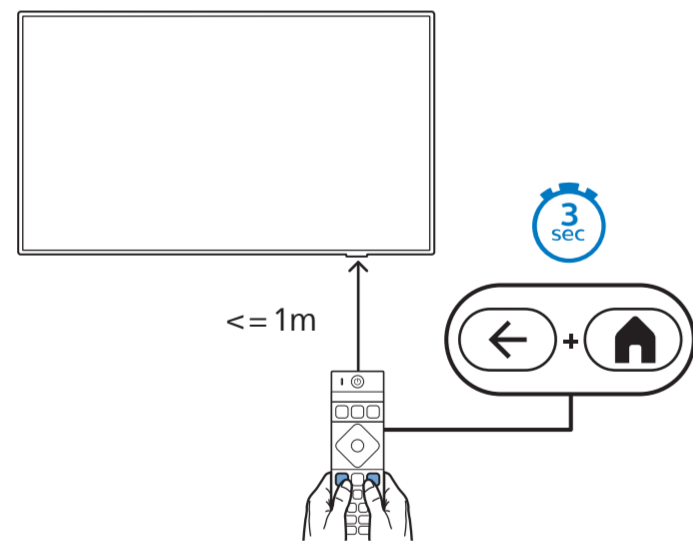

AMBILIGHT tv

Svenska Läs säkerhetsinstruktionerna.
ไทย โปรดอ่านคำแนะนำด้านความปลอดภัย
Türkçe Güvenlik talimatlarını okuyun.
Українська Читайте інструкції з техніки безпеки.
العربية قراءة تعليمات السلامة.
עברית קרא את הוראות הבטיחות

FSC Logo H:12mm